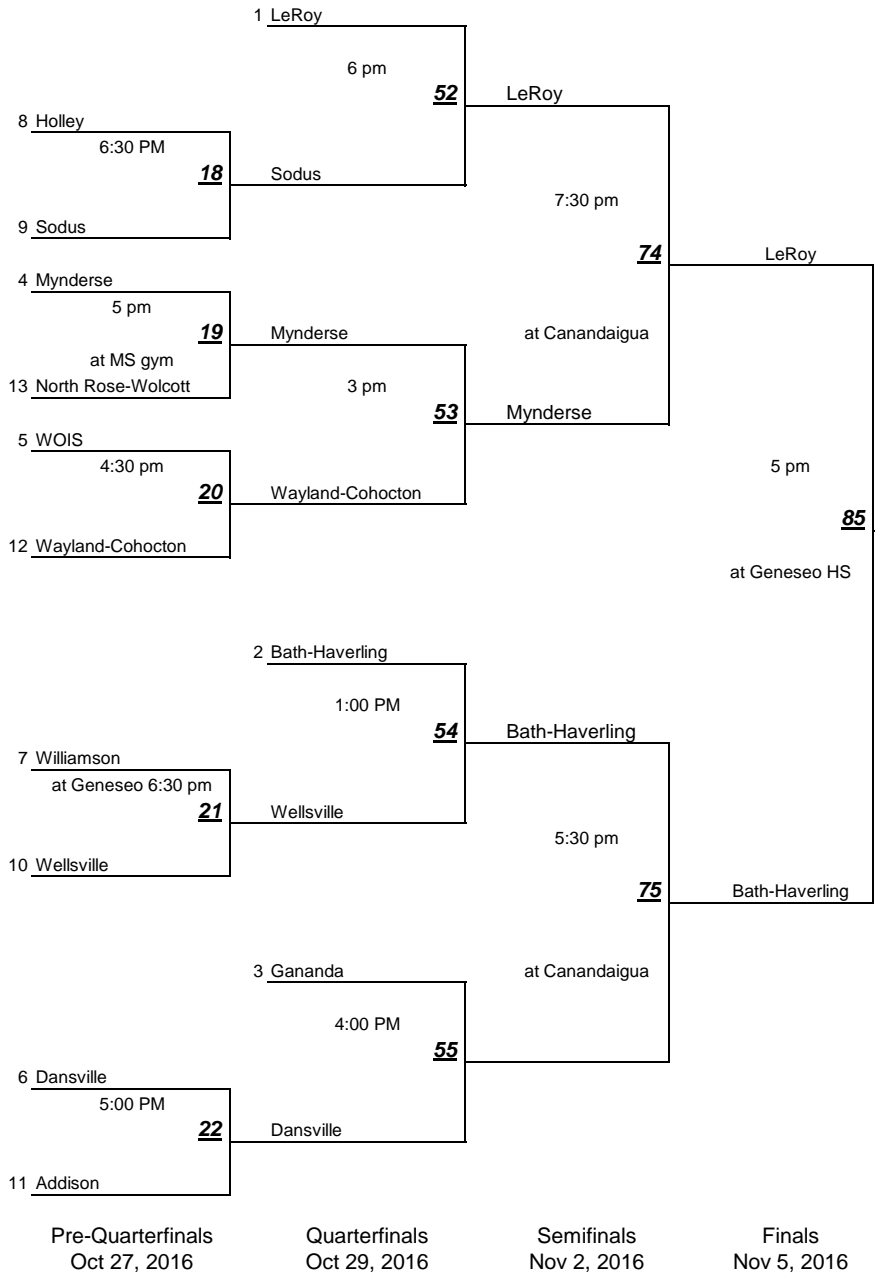

Section V Girls Volleyball Brackets 2016

Class C1

Final Seeding	Points	Record
1. LeRoy	4.353	15-2
2. Bath-Haverling	3.941	14-3
3. Gananda	3.333	13-5
4. Mynderse	2.737	12-7
5. WOIS	2.333	6-9
6. Dansville	1.765	6-11
7. Williamson	1.533	5-10
8. Holley	1.250	6-14
9. Sodus	1.118	4-13
10. Wellsville	1.000	4-14
11. Addison	0.727	2-9
12. Wayland-Cohocton	0.550	2-18
13. North Rose-Wolcott	0.000	0-20

All games up to the semifinals are at the higher seed unless noted