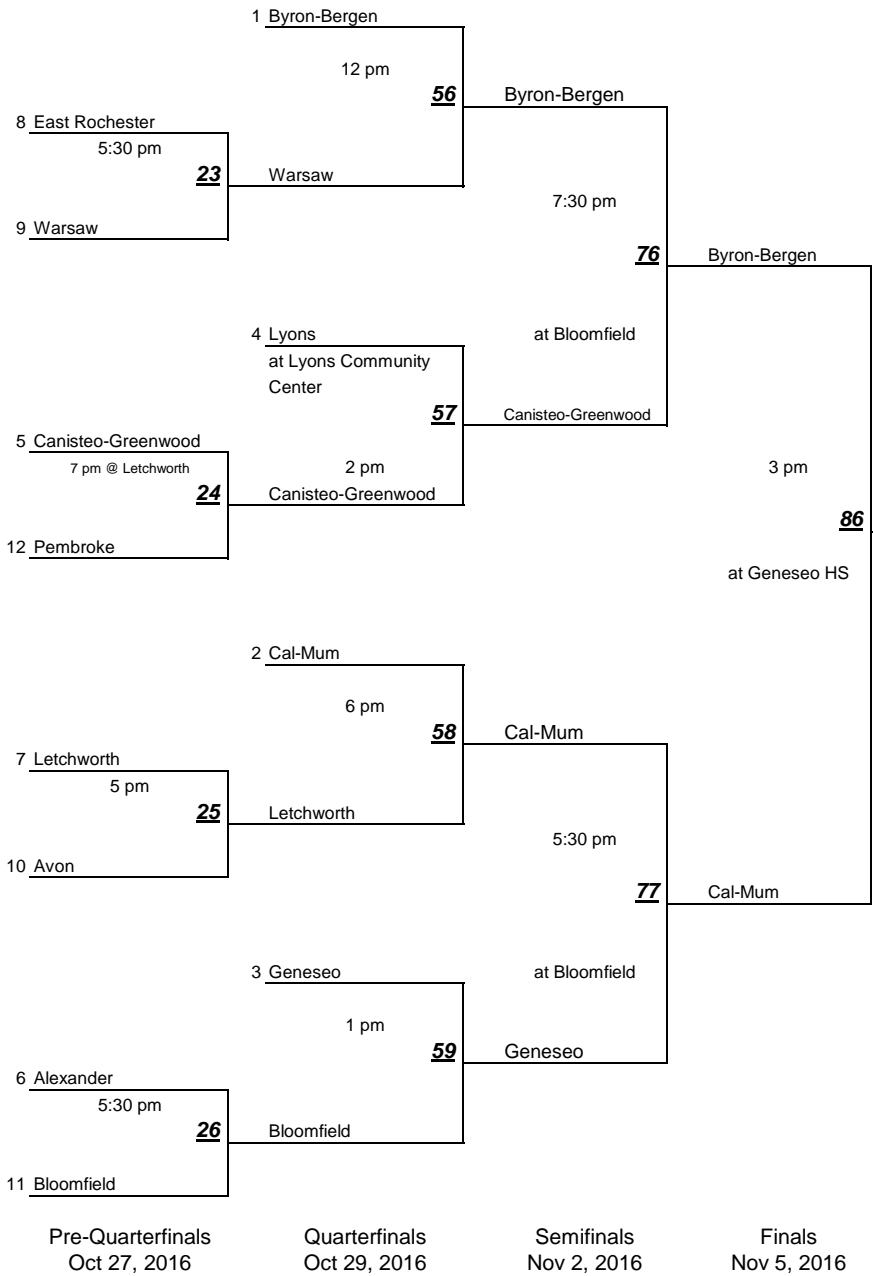

Section V Girls Volleyball Brackets 2016

Class C2

Final Seeding	Points	Record
1. <u>Byron-Bergen</u>	4.562	15-1
2. <u>Cal-Mum</u>	4.421	18-1
3. <u>Geneseo</u>	4.056	16-2
4. <u>Lyons</u>	3.474	14-5
5. <u>Canisteo-Greenwood</u>	3.000	10-6
6. <u>Alexander</u>	2.875	11-5
7. <u>Letchworth</u>	2.850	12-8
8. <u>East Rochester</u>	2.625	9-7
9. <u>Warsaw</u>	1.941	7-10
10. <u>Avon</u>	1.800	8-12
11. <u>Bloomfield</u>	1.611	7-11
12. <u>Pembroke</u>	0.765	3-14

All games up to the semifinals are at the higher seed unless noted