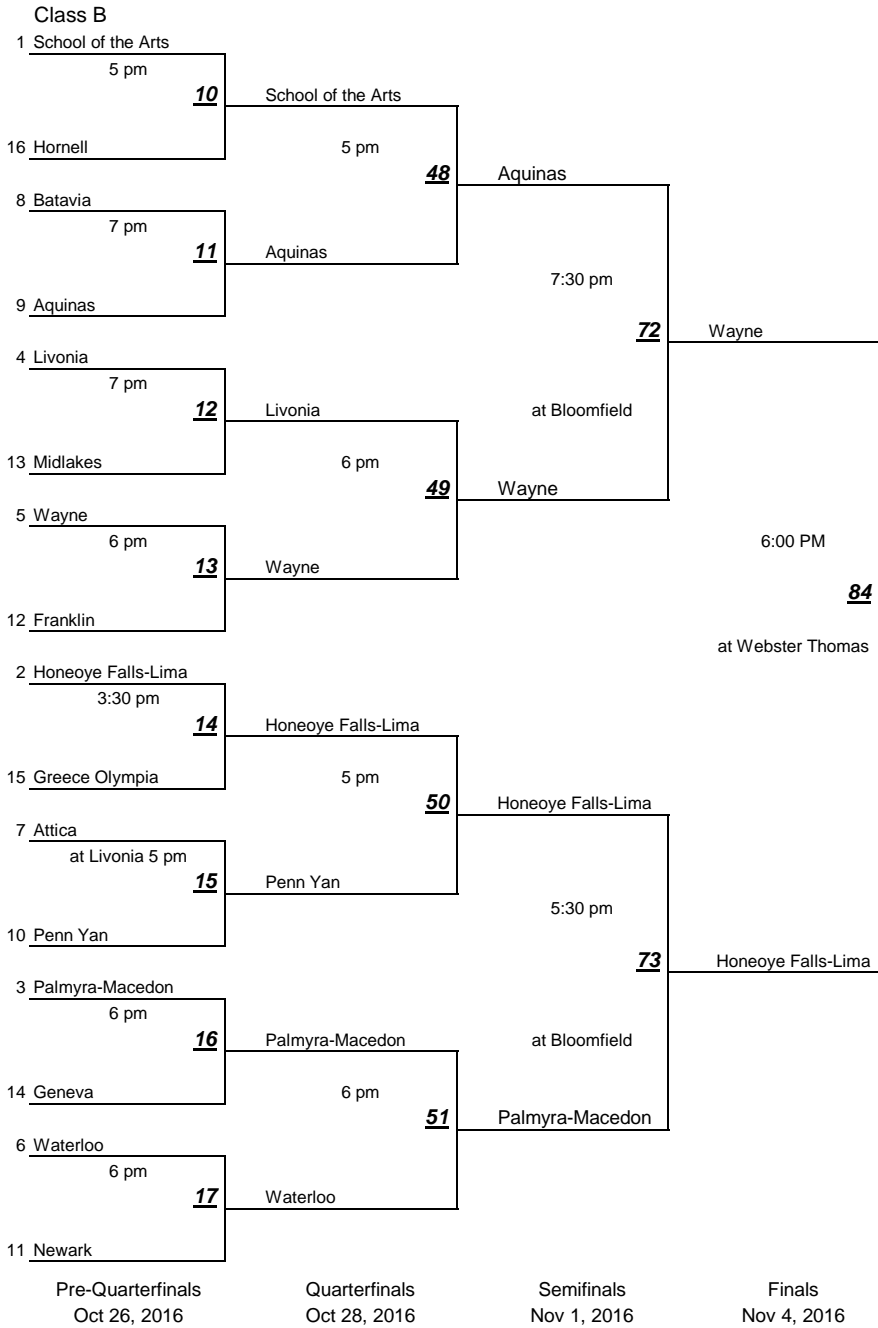

Section V Girls Volleyball Brackets 2016

Final Seeding	Points	Record
1. Penfield	4.800	15-0
2. Victor	3.875	13-3
3. Mercy	3.250	9-3
4. Gates-Chili	3.118	11-6
5. Webster Schroeder	3.000	10-5
6. Webster Thomas	2.588	10-7
7. Fairport	2.529	9-8
8. Churchville-Chili	2.000	8-9
9. Hilton	0.933	3-12
10. Rush Henrietta	0.842	4-15
11. Edison	0.800	3-12

All games up to the semifinals are at the higher seed unless noted

Section V Girls Volleyball Brackets 2016

Class A

Final Seeding	Points	Record
1. <u>West Irondequoit</u>	4.611	15-3
2. <u>Pittsford Sutherland</u>	4.067	13-2
3. <u>Monroe</u>	3.800	12-3
4. <u>Pittsford Mendon</u>	3.500	12-4
5. <u>Canandaigua</u>	3.062	10-6
6. <u>Wilson</u>	2.824	10-7
7. <u>East</u>	2.267	7-8
8. <u>East Irondequoit</u>	2.056	8-10
9. <u>Greece Athena</u>	1.368	5-14
10. <u>Brighton</u>	1.263	5-14
11. <u>Spencerport</u>	0.833	3-15
12. <u>Brockport</u>	0.824	3-14
13. <u>NE College Prep</u>	0.357	1-13
14. <u>Greece Arcadia</u>	0.000	0-15

All games up to the semifinals are at the higher seed unless noted

Section V Girls Volleyball Brackets 2016

Final Seeding	Points	Record
1. School of the Arts	5.471	17-0
2. Honeoye Falls-Lima	5.333	14-1
3. Palmyra-Macedon	4.438	15-1
4. Livonia	4.056	16-2
5. Wayne	3.750	12-4
6. Waterloo	3.529	13-4
7. Attica	2.750	11-5
8. Batavia	2.722	9-9
9. Aquinas	2.625	10-6
10. Penn Yan	2.250	8-8
11. Newark	2.071	6-8
12. Franklin	1.765	5-12
13. Midlakes	1.632	7-12
14. Geneva	1.133	4-11
15. Greece Olympia	0.786	2-12
16. Hornell	0.235	1-16