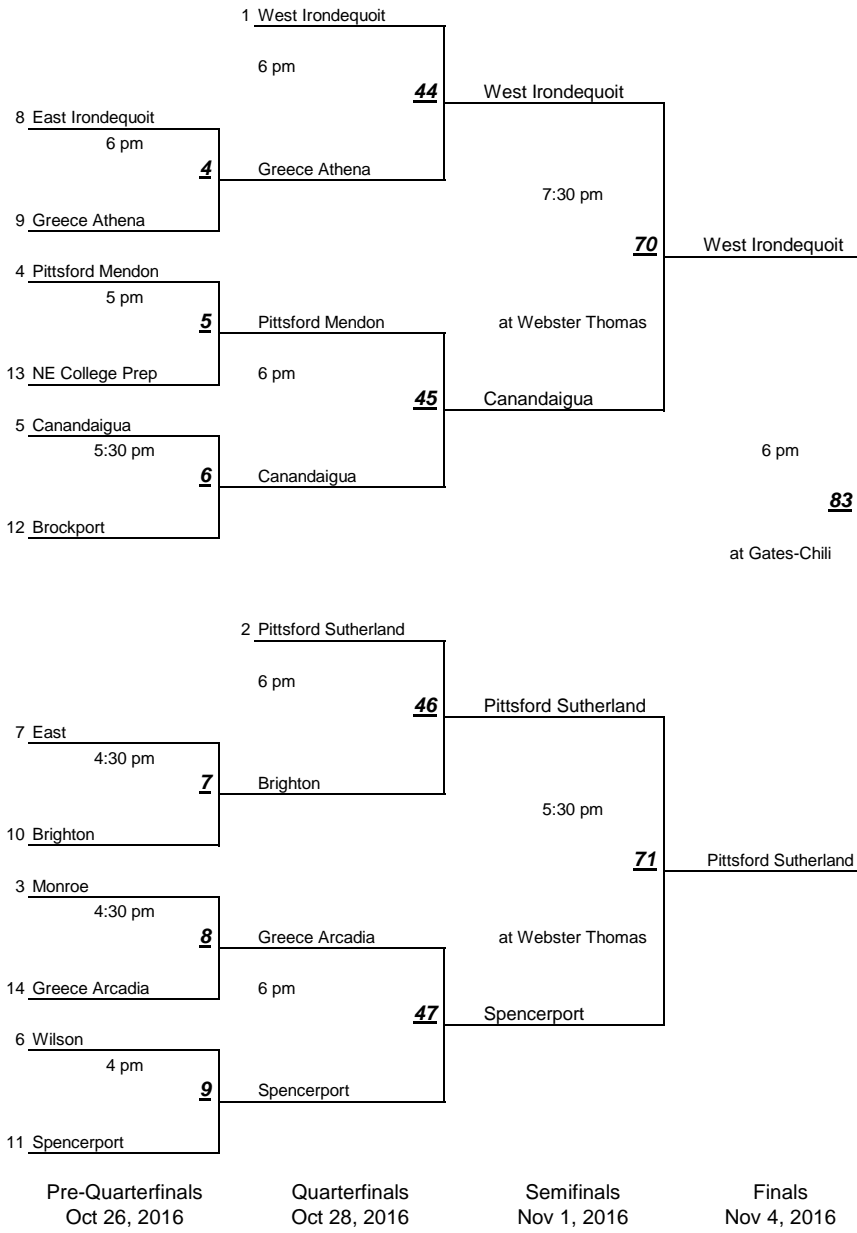

Section V Girls Volleyball Brackets 2016

Final Seeding	Points	Record
1. Penfield	4.800	15-0
2. Victor	3.875	13-3
3. Mercy	3.250	9-3
4. Gates-Chili	3.118	11-6
5. Webster Schroeder	3.000	10-5
6. Webster Thomas	2.588	10-7
7. Fairport	2.529	9-8
8. Churchville-Chili	2.000	8-9
9. Hilton	0.933	3-12
10. Rush Henrietta	0.842	4-15
11. Edison	0.800	3-12

All games up to the semifinals are at the higher seed unless noted

Section V Girls Volleyball Brackets 2016

Class A

Final Seeding	Points	Record
1. <u>West Irondequoit</u>	4.611	15-3
2. <u>Pittsford Sutherland</u>	4.067	13-2
3. <u>Monroe</u>	3.800	12-3
4. <u>Pittsford Mendon</u>	3.500	12-4
5. <u>Canandaigua</u>	3.062	10-6
6. <u>Wilson</u>	2.824	10-7
7. <u>East</u>	2.267	7-8
8. <u>East Irondequoit</u>	2.056	8-10
9. <u>Greece Athena</u>	1.368	5-14
10. <u>Brighton</u>	1.263	5-14
11. <u>Spencerport</u>	0.833	3-15
12. <u>Brockport</u>	0.824	3-14
13. <u>NE College Prep</u>	0.357	1-13
14. <u>Greece Arcadia</u>	0.000	0-15

All games up to the semifinals are at the higher seed unless noted

Section V Girls Volleyball Brackets 2016

Final Seeding	Points	Record
1. School of the Arts	5.471	17-0
2. Honeoye Falls-Lima	5.333	14-1
3. Palmyra-Macedon	4.438	15-1
4. Livonia	4.056	16-2
5. Wayne	3.750	12-4
6. Waterloo	3.529	13-4
7. Attica	2.750	11-5
8. Batavia	2.722	9-9
9. Aquinas	2.625	10-6
10. Penn Yan	2.250	8-8
11. Newark	2.071	6-8
12. Franklin	1.765	5-12
13. Midlakes	1.632	7-12
14. Geneva	1.133	4-11
15. Greece Olympia	0.786	2-12
16. Hornell	0.235	1-16