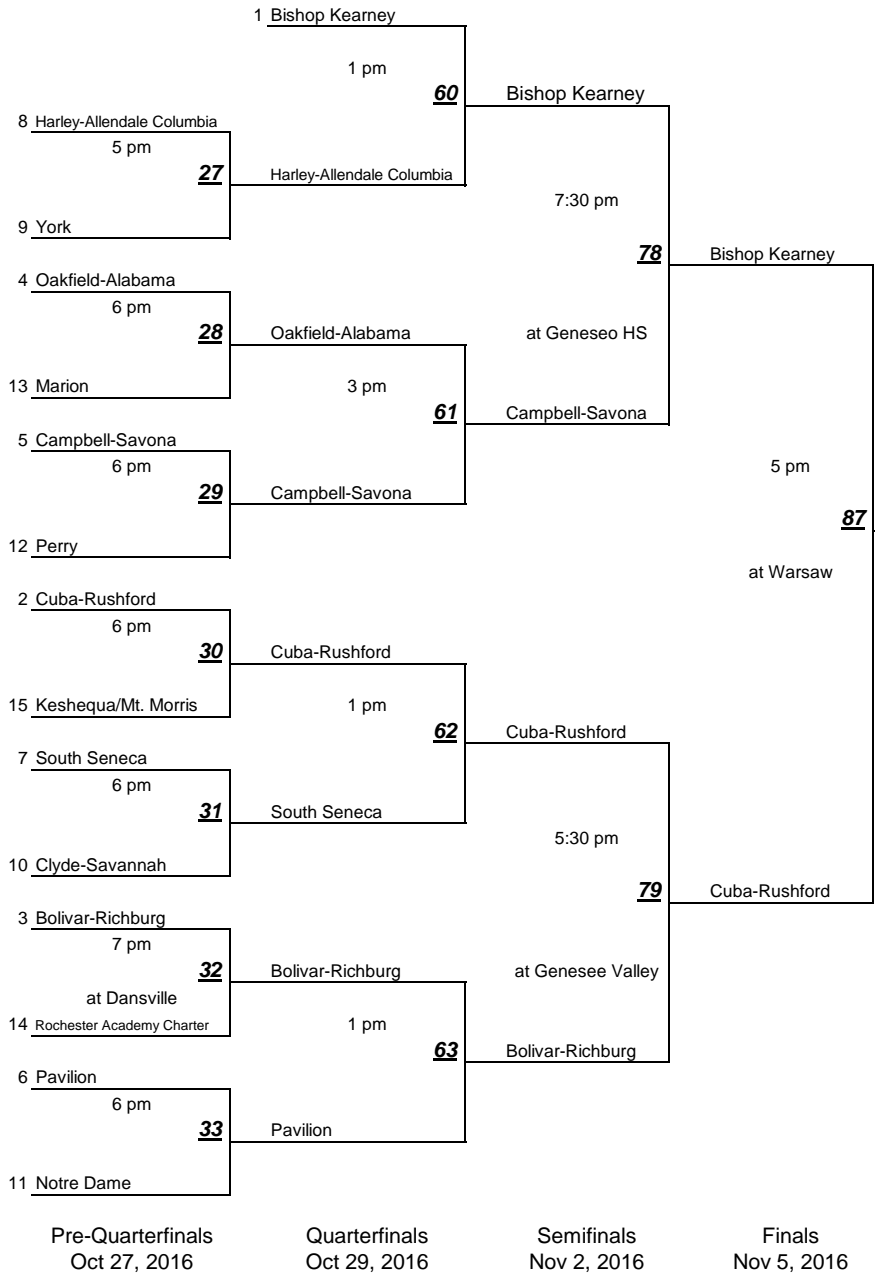

All games up to the semifinals are at the higher seed unless noted

Section V Girls Volleyball Brackets 2016

Class D1

Final Seeding	Points	Record
1. Bishop Kearney	4.765	15-2
2. Cuba-Rushford	4.667	16-2
3. Bolivar-Richburg	4.625	14-2
4. Oakfield-Alabama	3.622	13-6
5. Campbell-Savona	3.588	11-6
6. Pavilion	3.500	13-7
7. South Seneca	3.462	8-5
8. Harley-Allendale Columbia	3.062	9-7
9. York	2.667	9-9
10. Clyde-Savannah	2.300	8-12
11. Notre Dame	2.125	6-10
12. Perry	1.789	6-13
13. Marion	1.200	4-16
14. Rochester Academy Charter	0.714	2-12
15. Keshequa/Mt. Morris	0.316	1-18