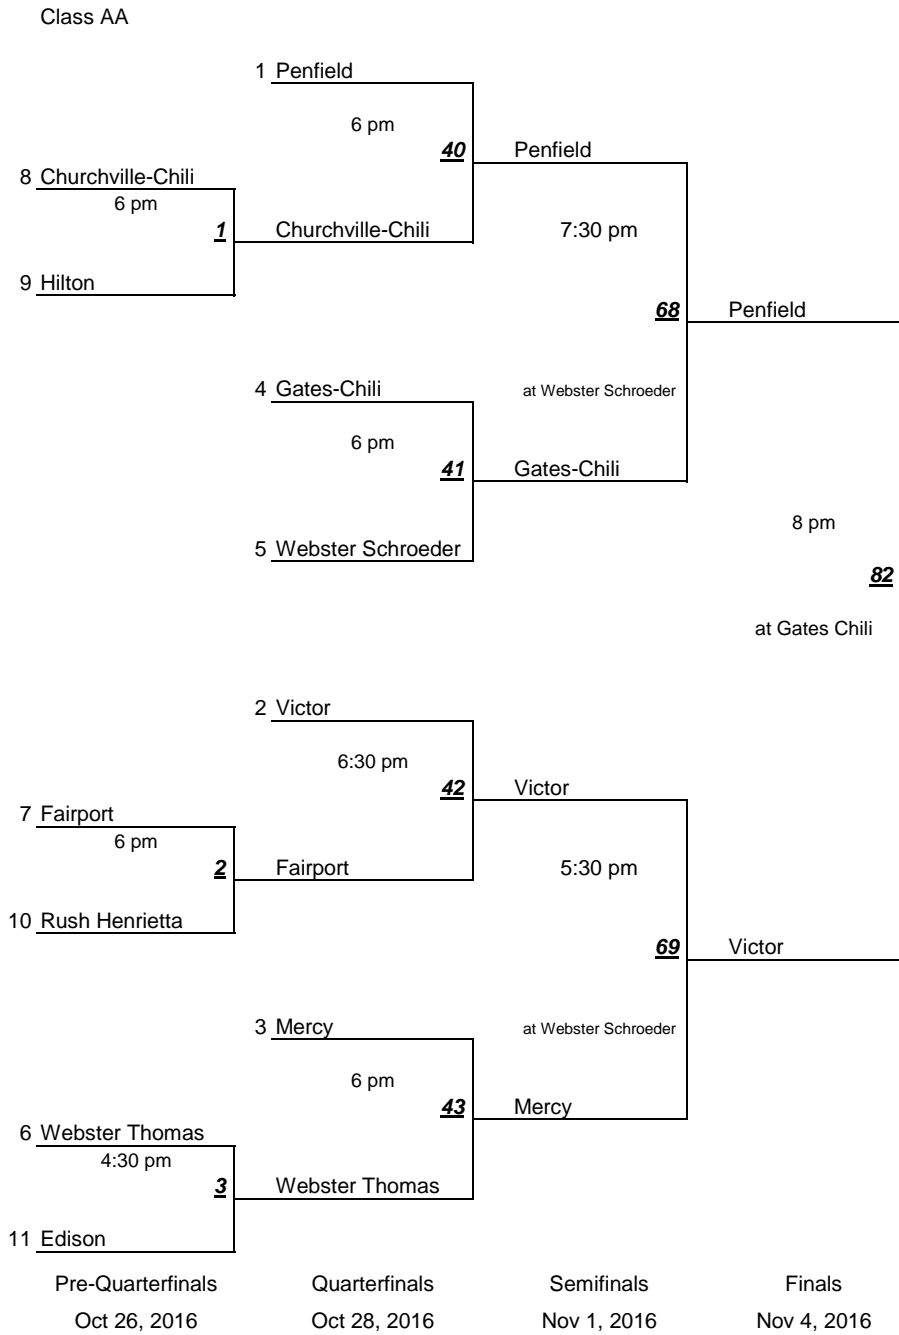

Section V Girls Volleyball Brackets 2016

Final Seeding	Points	Record
1. Penfield	4.800	15-0
2. Victor	3.875	13-3
3. Mercy	3.250	9-3
4. Gates-Chili	3.118	11-6
5. Webster Schroeder	3.000	10-5
6. Webster Thomas	2.588	10-7
7. Fairport	2.529	9-8
8. Churchville-Chili	2.000	8-9
9. Hilton	0.933	3-12
10. Rush Henrietta	0.842	4-15
11. Edison	0.800	3-12

All games up to the semifinals are at the higher seed unless noted

Section V Girls Volleyball Brackets 2016

Final Seeding	Points	Record
1. School of the Arts	5.471	17-0
2. Honeoye Falls-Lima	5.333	14-1
3. Palmyra-Macedon	4.438	15-1
4. Livonia	4.056	16-2
5. Wayne	3.750	12-4
6. Waterloo	3.529	13-4
7. Attica	2.750	11-5
8. Batavia	2.722	9-9
9. Aquinas	2.625	10-6
10. Penn Yan	2.250	8-8
11. Newark	2.071	6-8
12. Franklin	1.765	5-12
13. Midlakes	1.632	7-12
14. Geneva	1.133	4-11
15. Greece Olympia	0.786	2-12
16. Hornell	0.235	1-16

All games up to the semifinals are at the higher seed unless noted

Section V Girls Volleyball Brackets 2016

Class D1

Final Seeding	Points	Record
1. Bishop Kearney	4.765	15-2
2. Cuba-Rushford	4.667	16-2
3. Bolivar-Richburg	4.625	14-2
4. Oakfield-Alabama	3.622	13-6
5. Campbell-Savona	3.588	11-6
6. Pavilion	3.500	13-7
7. South Seneca	3.462	8-5
8. Harley-Allendale Columbia	3.062	9-7
9. York	2.667	9-9
10. Clyde-Savannah	2.300	8-12
11. Notre Dame	2.125	6-10
12. Perry	1.789	6-13
13. Marion	1.200	4-16
14. Rochester Academy Charter	0.714	2-12
15. Keshequa/Mt. Morris	0.316	1-18