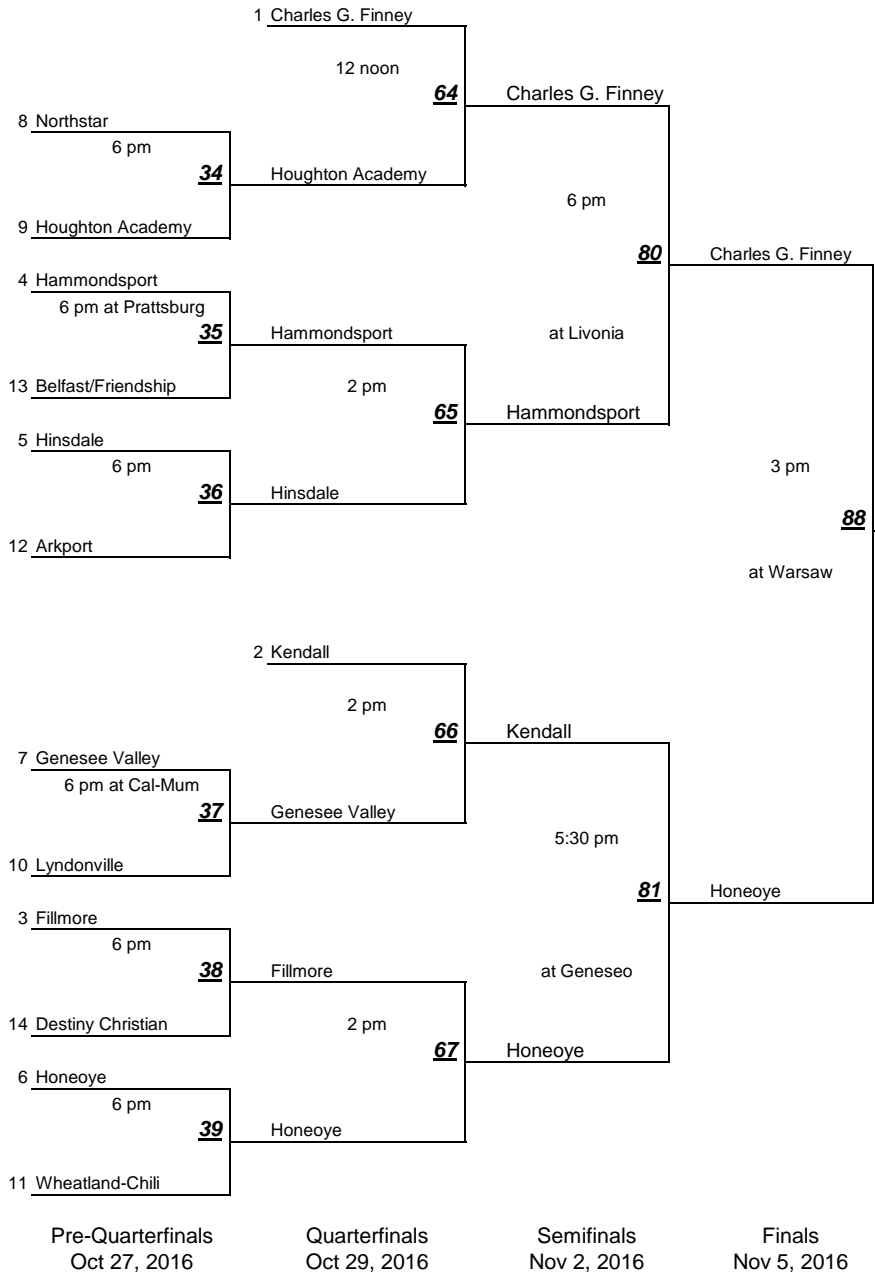

Section V Girls Volleyball Brackets 2016

Class D2

Final Seeding	Points	Record
1. Charles G. Finney	3.471	11-6
2. Kendall	3.316	12-7
3. Fillmore	3.250	10-6
4. Hammondspport	2.750	8-8
5. Hinsdale	2.500	8-8
6. Honeoye	2.353	7-10
7. Genesee Valley	2.222	8-10
8. Northstar	2.167	5-7
9. Houghton Academy	1.923	5-8
10. Lyndonville	1.400	5-15
11. Wheatland-Chili	0.300	1-19
12. Arkport	0.000	0-15
13. Belfast/Friendship	0.000	0-15
14. Destiny Christian	0.000	0-6

All games up to the semifinals are at the higher seed unless noted