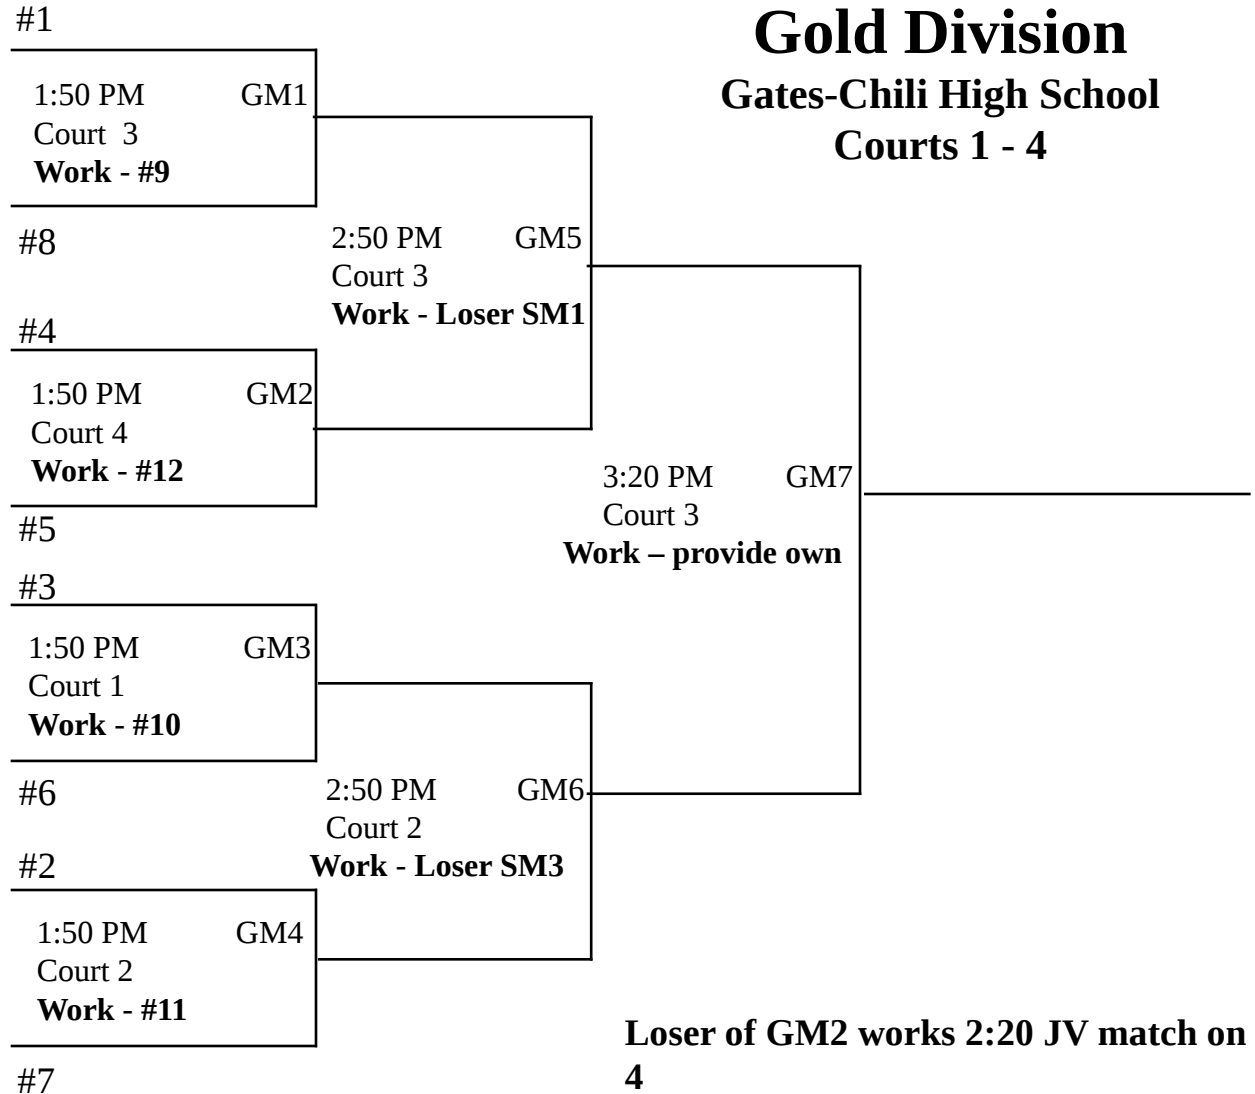

2017 Adler Memorial Varsity Tournament

Gold Division

Gates-Chili High School
Courts 1 - 4

**Loser of GM2 works 2:20 JV match on court
4**

**Loser of GM6 works 3:20 JV match on court
2**

2017 Adler Memorial Varsity Tournament