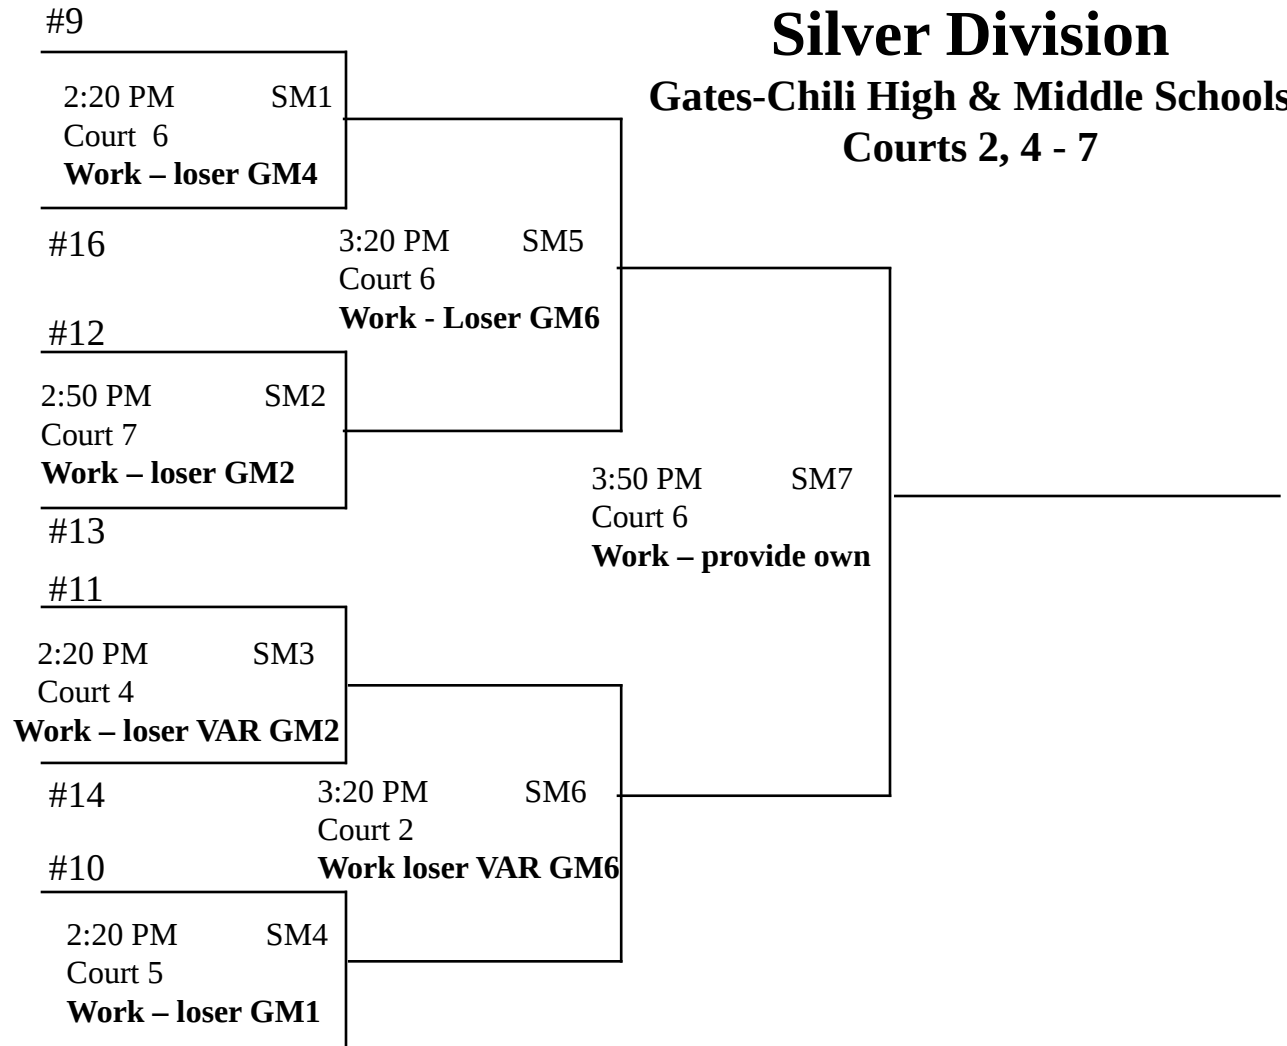

2:20 PM GM2
Court 7
Work - loser GM3

#5

3:20 PM GM7
Court 5
Work - provide own

#3

1:50 PM GM3
Court 7
Work - #12

#6

2:50 PM GM6
Court 6
Work - loser SM1

#2

1:50 PM GM4
Court 6
Work - #9

#7

2017 Adler Memorial JV Tournament Silver Division

**Gates-Chili High & Middle Schools
Courts 2, 4 - 7**

#15

Loser of SM3 works 2:50 varsity match on court 4